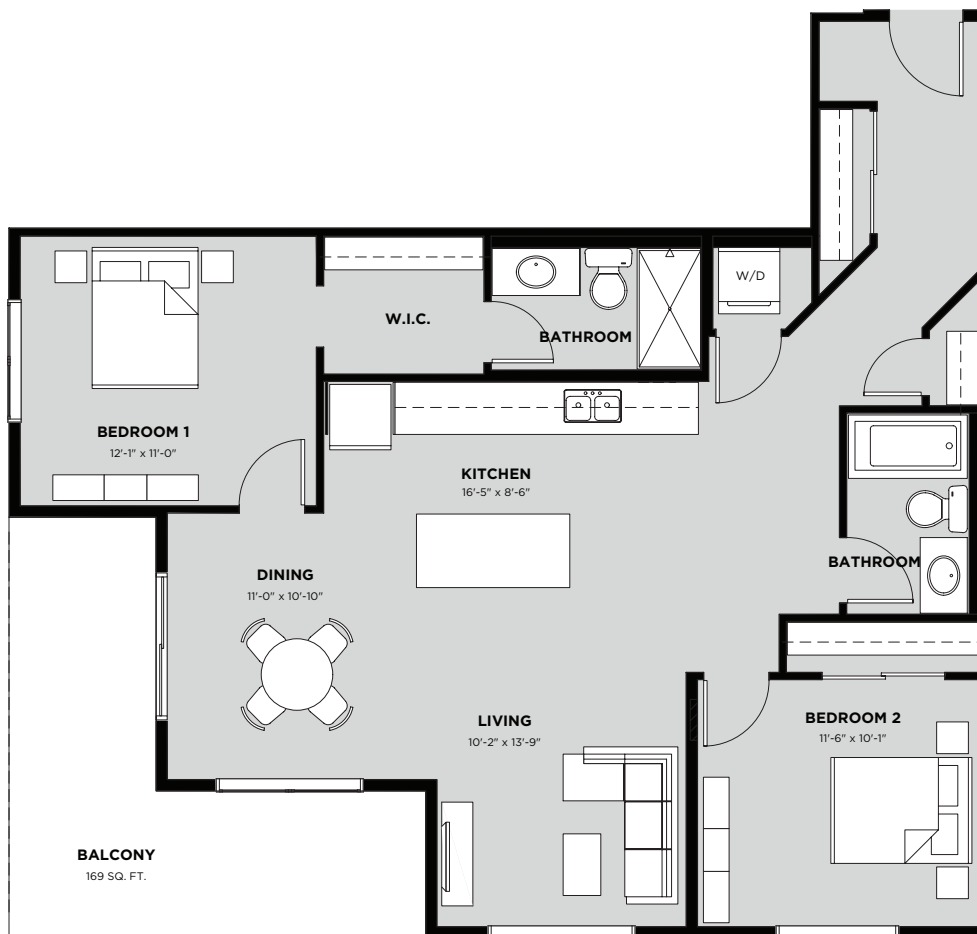

TERRA VALE AT EMERALD HILLS

Suite 317 Floor Plan C

Living Area: 1052 SQ FT

Balcony: 169 SQ FT

Total: 1221 SQ FT

- 2 Bedrooms
- 2 Bathrooms
- Walk In Closet
- In-Suite Laundry
- Balcony

Floorplan also available in suites:

- 102
- 103
- 116
- 117
- 202
- 203
- 216
- 217
- 302
- 303
- 316
- 402
- 403
- 416
- 417
- 502
- 503
- 516
- 517

THIRD FLOOR