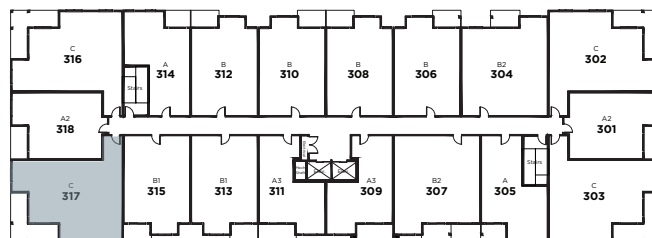

TERRA VALE AT EMERALD HILLS

Suite 317 Floor Plan C

Living Area: 1052 SQ FT

Balcony: 169 SQ FT

Total: 1221 SQ FT

- 2 Bedrooms
- 2 Bathrooms
- Walk In Closet
- In-Suite Laundry
- Balcony

Floorplan also available in suites:

- 102
- 103
- 116
- 117
- 202
- 203
- 216
- 217
- 302
- 303
- 316
- 402
- 403
- 416
- 417
- 502
- 503
- 516
- 517

THIRD FLOOR