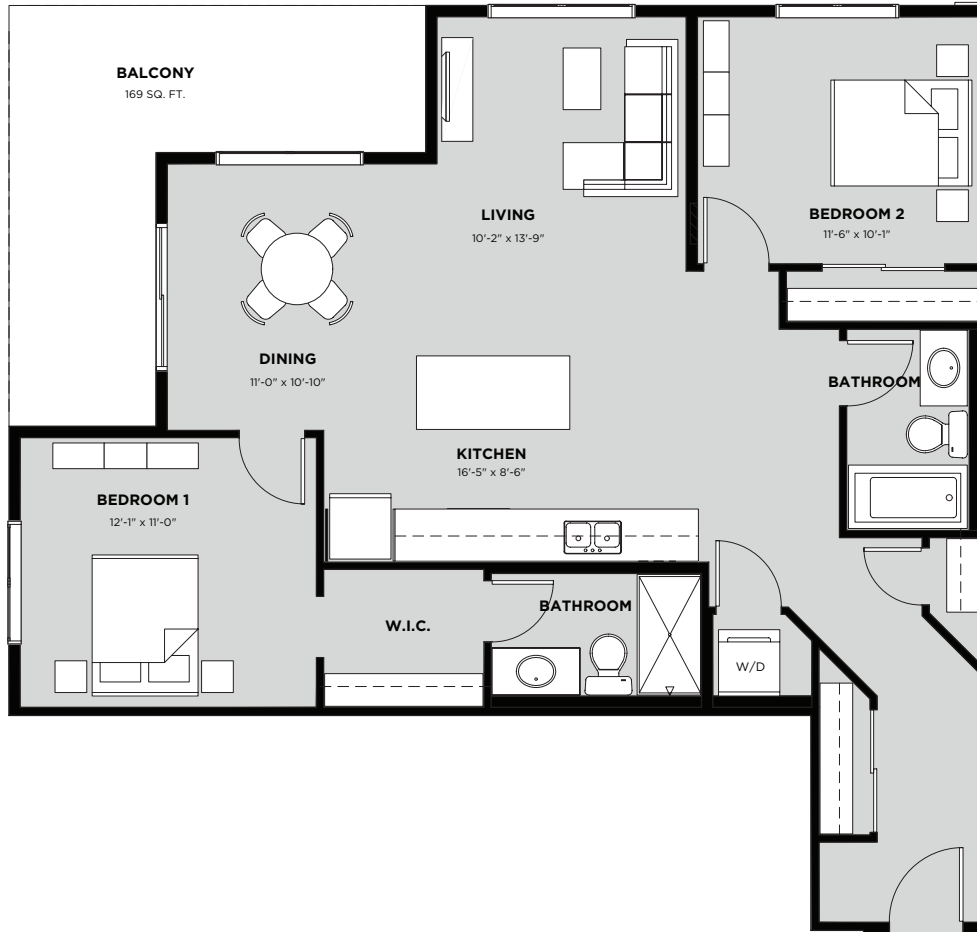

## Suite 516 Floor Plan C

Living Area: 1052 SQ FT

Balcony: 169 SQ FT

Total: 1221 SQ FT

- 2 Bedrooms
- 2 Bathrooms
- Walk In Closet
- In-Suite Laundry
- Balcony

Floorplan also available in suites:

- 102
- 103
- 116
- 117
- 202
- 203
- 216
- 217
- 302
- 303
- 316
- 317
- 402
- 403
- 417
- 416
- 502
- 503
- 517

FIFTH FLOOR